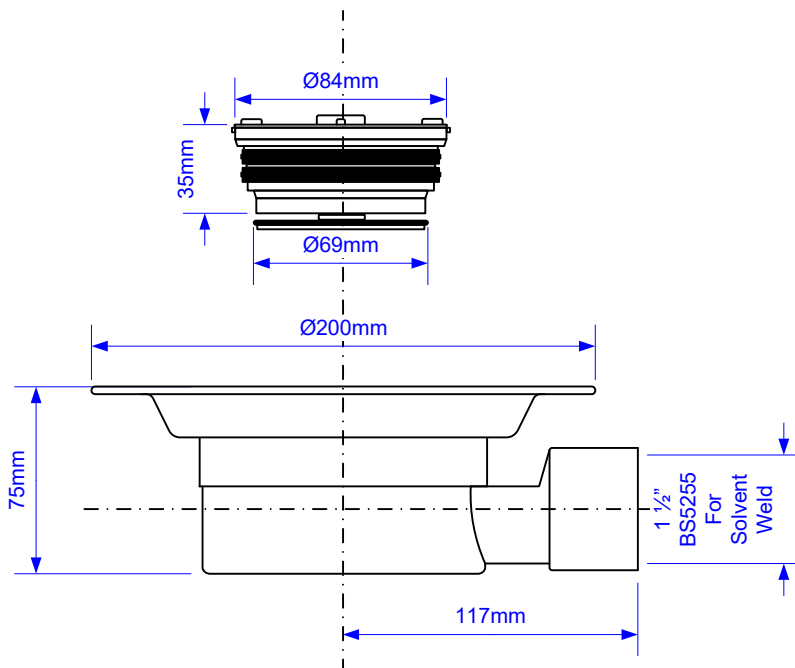

Each product uses this Trap Body and Non-Return Valve