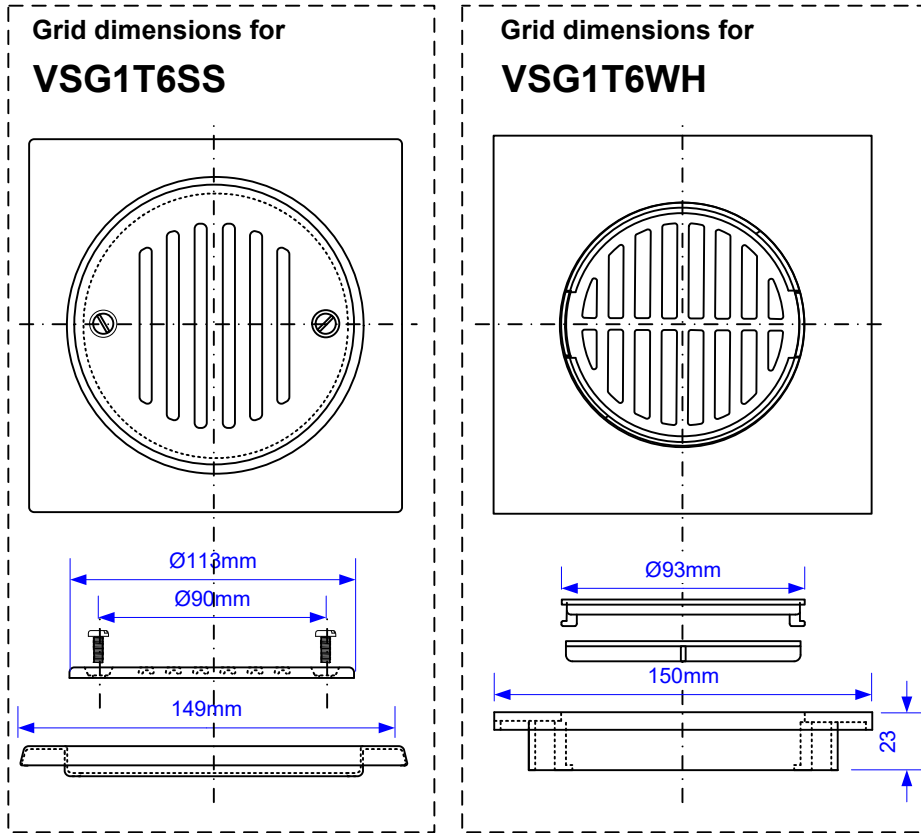

Code:

Gullies with Non-Return Valves for use with Tiled Flooring.

M'ALPINE
Plumbing Products